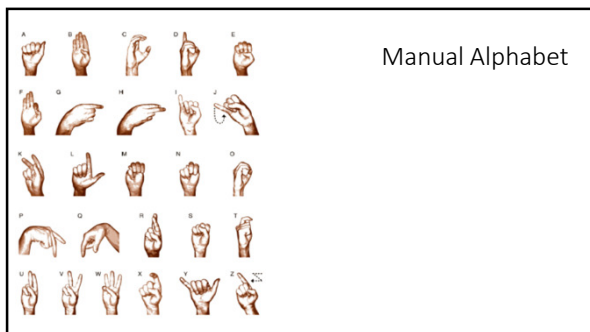

Intro to Basic Equine
Sign Language

<u>Basic Emotions</u>	
Happy	Breathe
Sad	fun
Nervous	bad
Mad	good
pain/hurt	okay
Fine	

Basic Emotions continued

Frustrated	Help
done/finished	
Pay attention/listen	hard
excited/thrilled	Easy
Focus calm	
relax	
Want	

Directions

left/right	walk-on/go
mount/dismount	trot
toes up	canter
heals down	Sit up straight
Stay	Watch me
Hold on/let go	

Directions Continued

Work first	circle
eat/feed	forward
Look in mirror	backward
whoa/stop	line up
Away	hands forward/down
Behind	